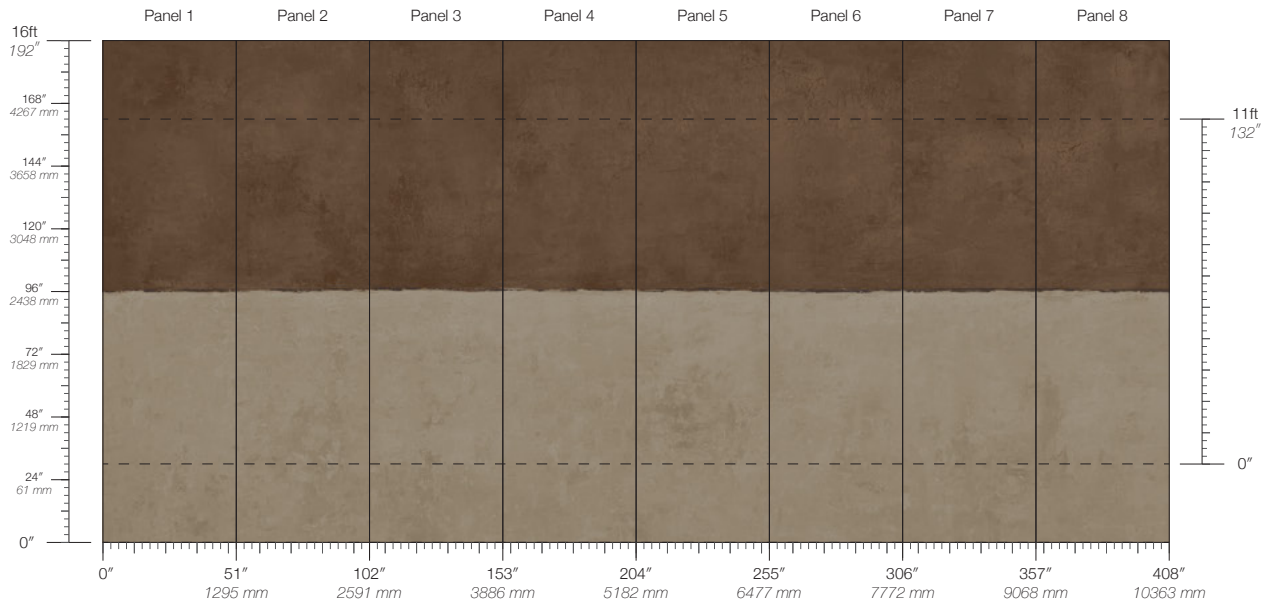

Nuance Reminiscence

Suitable for residential and commercial projects

COLOR

Reminiscence

ITEM

6644

CONTENT

Type II PVC-Free

PANEL WIDTH

51" / 1295 mm trimmed

PANEL HEIGHT

132" / 3353 mm standard
192" / 4877 mm extended

REPEAT

Non-repeating

STOCK

Made to order

LEAD TIME

4 weeks to print

MINIMUM

1 panel

PRICE

Available upon request

ORIGIN

USA

DETAILS

Custom options available

MAINTENANCE

Water-based cleanser

ENVIRONMENTAL

FSC Certified Content
Low VOC

SPECS

Polyester & Paper Composite face
Fabric backing
13 oz per linear yard
200 g per linear meter
Smooth surface texture

TESTING

(US) ASTM E84 Adhered Class A
ASTM F793 Type II Characteristics

CONTACT

sales@calicowallpaper.com
+1 718 243 1705
57 Lispenard Street
New York, NY 10013 USA

DISCLAIMER

Refer to our website to see the full mural artwork. Reference the physical sample for color and texture. Panel maps represent mural artwork only.